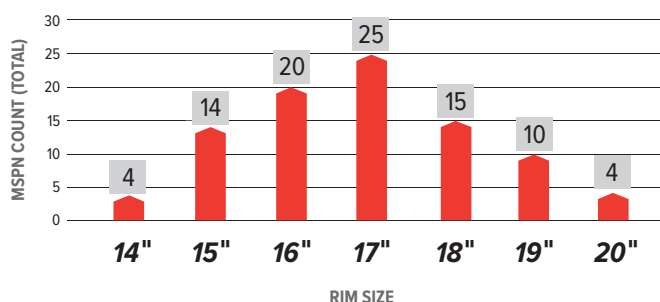

MSPN COUNT PER RIM SIZE