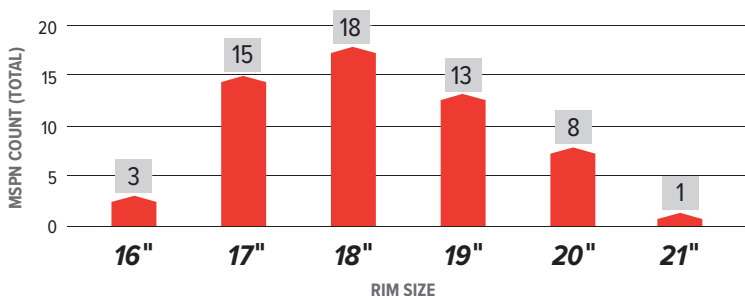

MSPN COUNT PER RIM SIZE

PROVIDING YOU WITH THE BEST COVERAGE

Expanded market coverage with 58 total sizes, 40 that are 18" and above, 45 of the top 50 sizes.

¹Based on internal wear testing results performed using a 2018 Toyota Camry versus the previous-generation UNIROYAL® Tiger Paw® GTZ All Season 2 tire in size 215/45ZR17 91Y. Actual on-road results may vary.